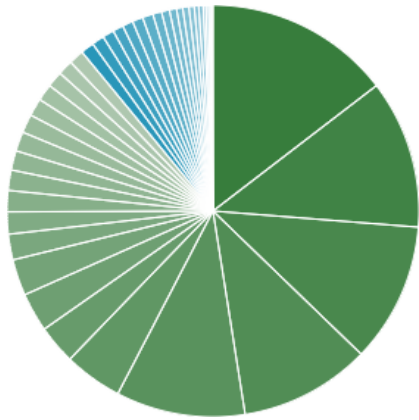

VOTA

VOTA

Total Votes

1,440

	COUNT	PERCENT	
		COUNTRY	OVERALL
ED#24	210	14.58%	14.58%
CRENZZO2	168	11.67%	11.67%
CRENZZO1	158	10.97%	10.97%
AÑIL	148	10.28%	10.28%
ESFERA	146	10.14%	10.14%
CUVO	66	4.58%	4.58%
AS.ZIP	44	3.06%	3.06%
JULMAD1	44	3.06%	3.06%
JULMAD2	41	2.85%	2.85%
MIND	29	2.01%	2.01%
DEVELA	25	1.74%	1.74%
CHAPAPOTE	24	1.67%	1.67%
IVANJSP1	23	1.6%	1.6%
CUBO	22	1.53%	1.53%
IVANJSP2	22	1.53%	1.53%
URISA A	21	1.46%	1.46%
LUCIERNAGAS2	20	1.39%	1.39%
LUCIERNAGAS1	19	1.32%	1.32%
VALCKENBURG	18	1.25%	1.25%
SOLOLOGO	17	1.18%	1.18%
VICHOCREATIVO2	17	1.18%	1.18%
TRANSICION	15	1.04%	1.04%
GOTREK	14	0.97%	0.97%
GRAPHENIK	13	0.9%	0.9%
AZUL	12	0.83%	0.83%
SKAR	12	0.83%	0.83%
FIGURAS	12	0.83%	0.83%
URISA B	12	0.83%	0.83%
VICHOCREATIVO1	10	0.69%	0.69%
3D CUBE	9	0.63%	0.63%
BRINKMANN	8	0.56%	0.56%
ALEJIMENEZ	7	0.49%	0.49%
FISILOGO	7	0.49%	0.49%
RIGOSTUDIOS1	6	0.42%	0.42%

ELEMENTARY DESIGN	5	0.35%	0.35%
JLDESIGNS	5	0.35%	0.35%
ARES72	3	0.21%	0.21%
LOBOTIPO	3	0.21%	0.21%
APRENDIZ	2	0.14%	0.14%
MERY LARSEN	2	0.14%	0.14%
RIGOSTUDIOS2	1	0.07%	0.07%